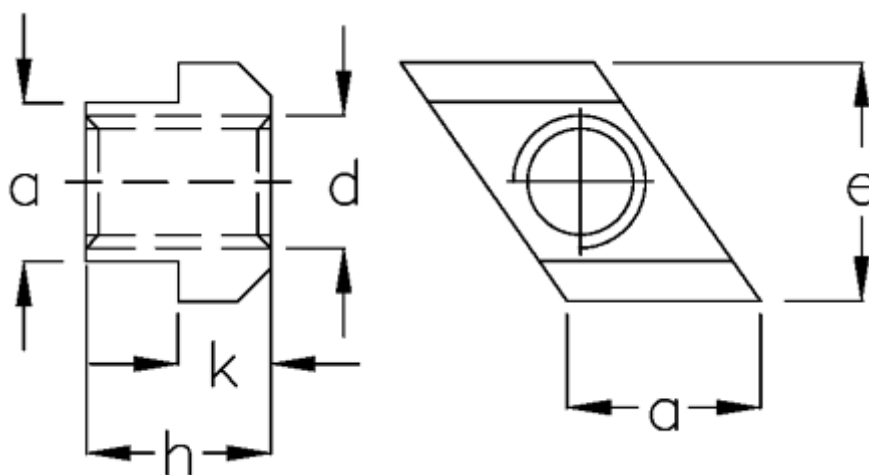

Data Sheet

Article number: 20800396

Description: Rhombus T-nut
GN 508.1-14-M12

Measures

a	= 14
d	= M12
e	= 22
H	= 16
K	= 8
T-slot width	= 14